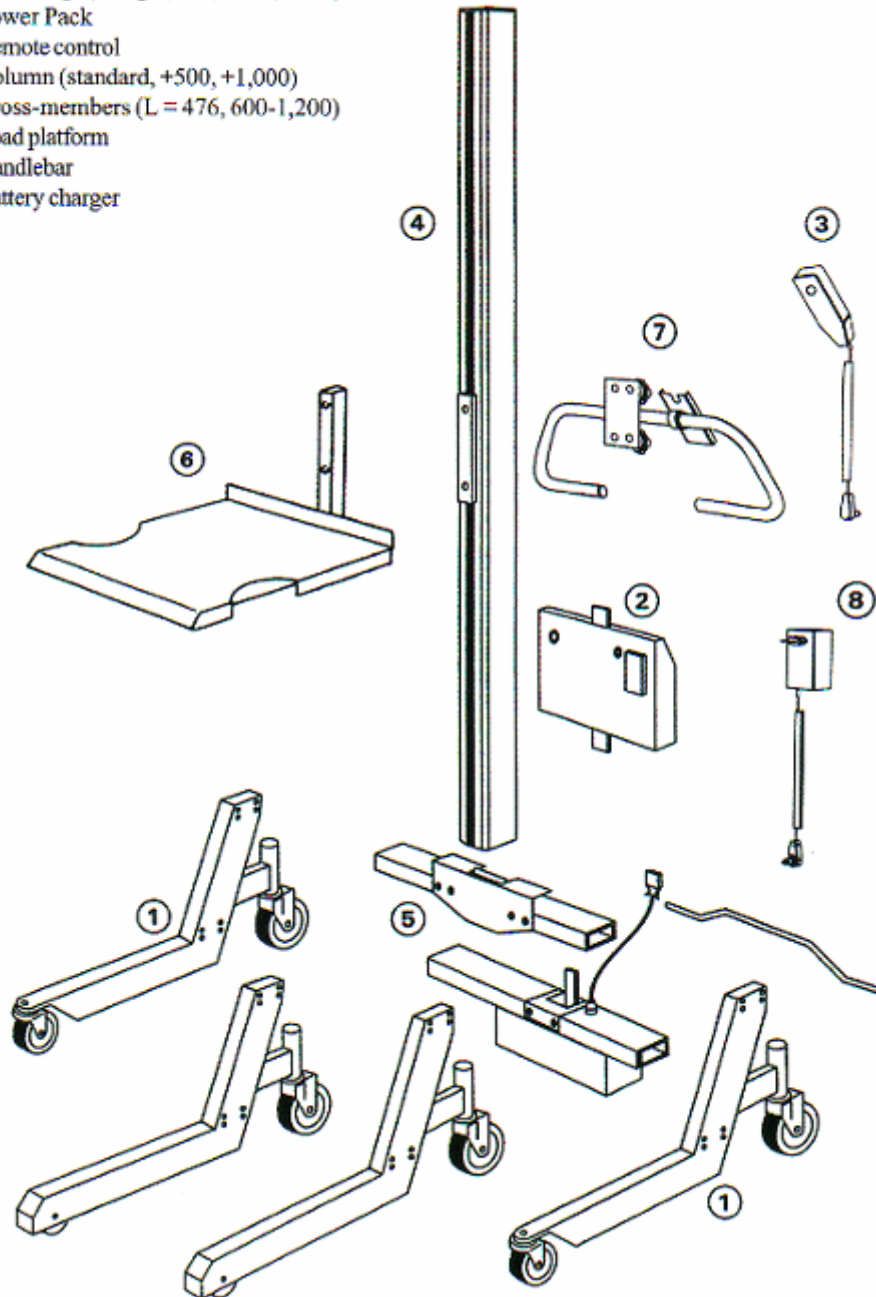

Backtech BT/360

- 1 Pair of legs (straight, low, +150, +300)
- 2 Power Pack
- 3 Remote control
- 4 Column (standard, +500, +1,000)
- 5 Cross-members (L = 476, 600-1,200)
- 6 Load platform
- 7 Handlebar
- 8 Battery charger

GIVE YOUR STAFF A LIFT

Backtech BT/360