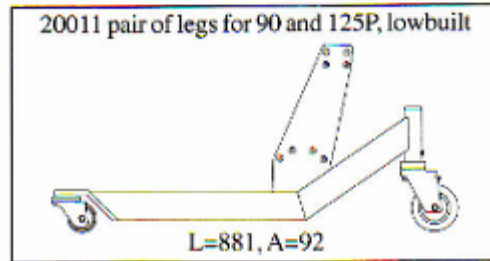

Backtech BT/150 and BT/240

Height / stroke

S (stroke)	Height, standard (total height)	Height, lowbuilt (total height)	Column, 90P	Column, 125P
1192	1732	1681	20340	20040
1442	1982	1931	20341	20041
1692	2232	2181	20342	20042
1892	2432	2381	20343	20043
2192	2732	2681	20344	20044

Width

B (width)	Cross-members
460	20530
870	20531
1500	20532

Pair of legs

Backtech BT/150 and BT/240

- 1 Pair of legs (standard, lowbuilt)
- 2 Power Pack
- 3 Remote control
- 4 Column
- 5 Cross-members
- 6 Handlebar
- 7 Load platform
- 8 Battery charger