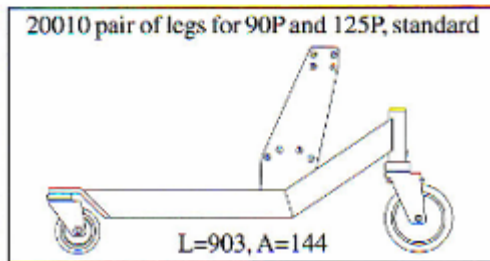

Backtech BT/150 and BT/240

Height / stroke

S (stroke)	Height, standard (total height)	Height, lowbuilt (total height)	Column, 90P	Column, 125P
1192	1732	1681	20340	20040
1442	1982	1931	20341	20041
1692	2232	2181	20342	20042
1892	2432	2381	20343	20043
2192	2732	2681	20344	20044

Width

B (width)	Cross-members
460	20530
870	20531
1500	20532

Pair of legs

Backtech BT/150 and BT/240

- 1 Pair of legs (standard, lowbuilt)
- 2 Power Pack
- 3 Remote control
- 4 Column
- 5 Cross-members
- 6 Handlebar
- 7 Load platform
- 8 Battery charger