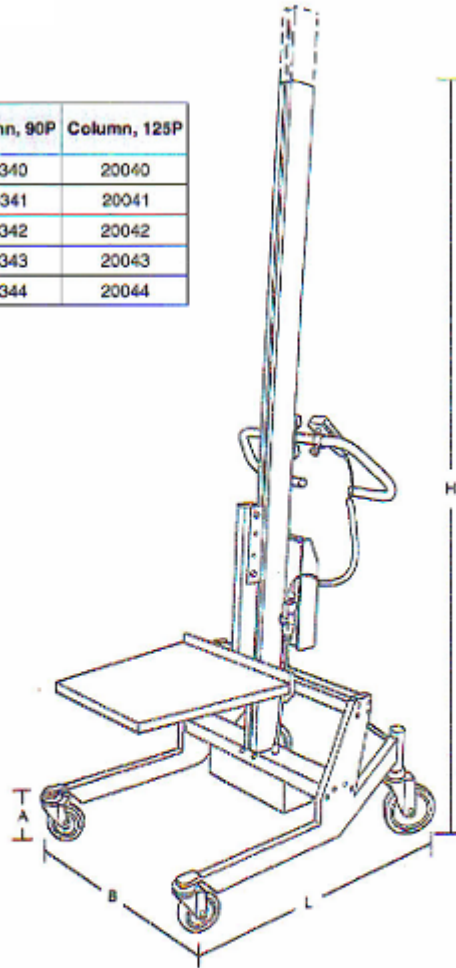

Backtech BT/150 and BT/240

Height / stroke

S (stroke)	Height, standard (total height)	Height, lowbuilt (total height)	Column, 90P	Column, 125P
1192	1732	1681	20340	20040
1442	1982	1931	20341	20041
1692	2232	2181	20342	20042
1892	2432	2381	20343	20043
2192	2732	2681	20344	20044

Width

B (width)	Cross-members
460	20530
870	20531
1500	20532

Pair of legs

Backtech BT/150 and BT/240

- 1 Pair of legs (standard, lowbuilt)
- 2 Power Pack
- 3 Remote control
- 4 Column
- 5 Cross-members
- 6 Handlebar
- 7 Load platform
- 8 Battery charger